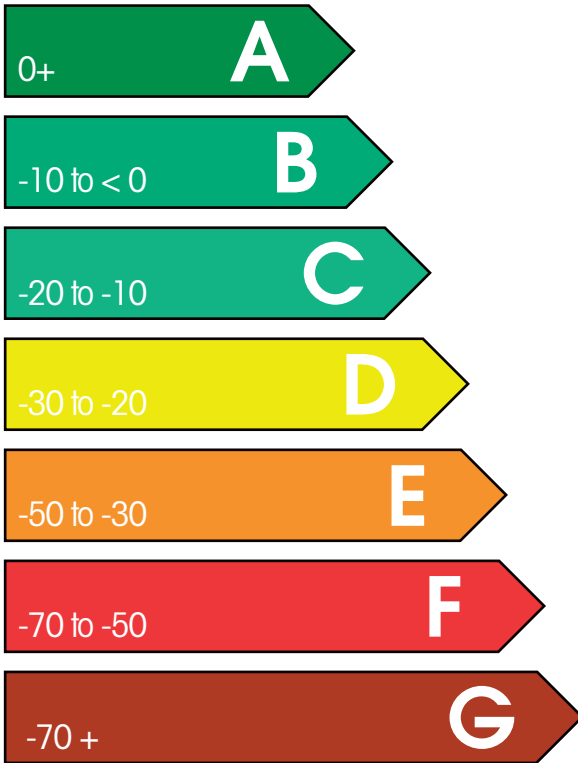

# WINDOW ENERGY RATING

PVC-U Casement

## C Rated Window

**Thermal Rating Register**

**Energy Rating**

kWh/m<sup>2</sup>/year of energy consumption

The Window Energy Rating is a relative rating based on a notional house and windows in an average UK location. Actual energy performance will vary with building detailing, usage, local climate and internal temperature.