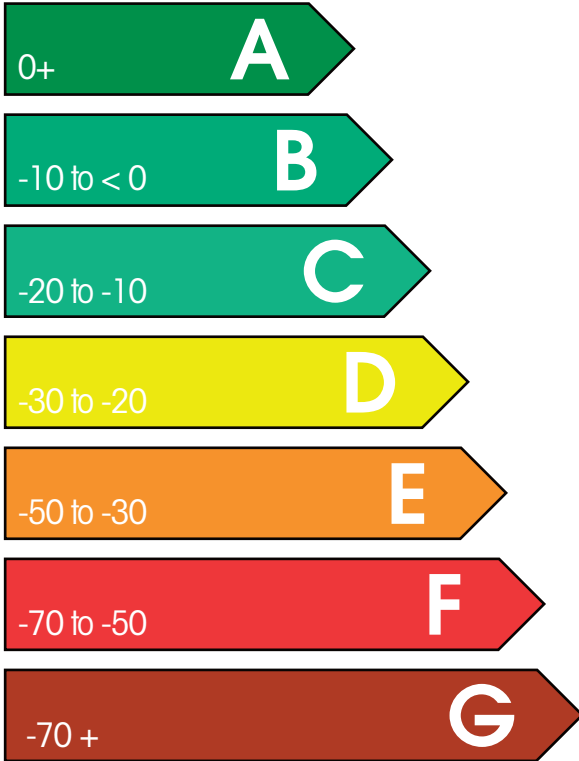

# WINDOW ENERGY RATING

PVC-U Casement

## B Rated Window

**Thermal Rating Register**

**B**

**Energy Rating**

kWh/m<sup>2</sup>/year of energy consumption

The Window Energy Rating is a relative rating based on a notional house and windows in an average UK location. Actual energy performance will vary with building detailing, usage, local climate and internal temperature.