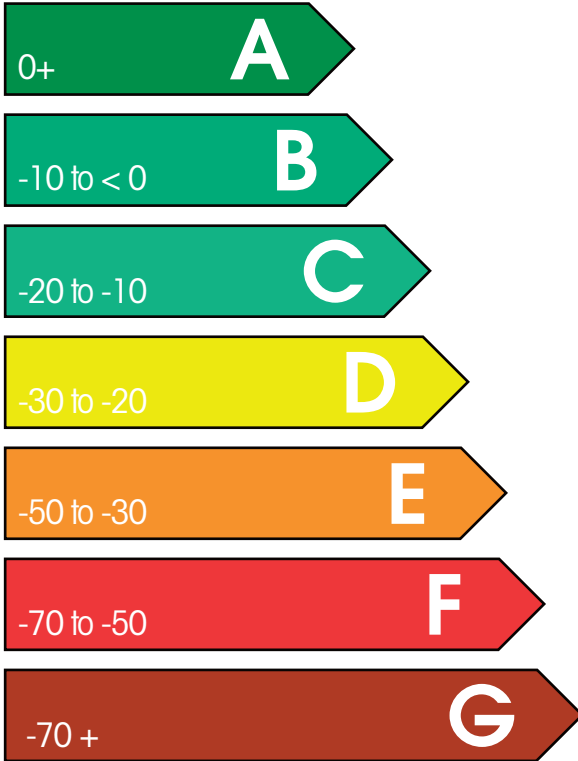

WINDOW ENERGY RATING

PVC-U Casement

A Rated Window

Thermal Rating Register

Energy Rating

kWh/m²/year of energy consumption

The Window Energy Rating is a relative rating based on a notional house and windows in an average UK location. Actual energy performance will vary with building detailing, usage, local climate and internal temperature.